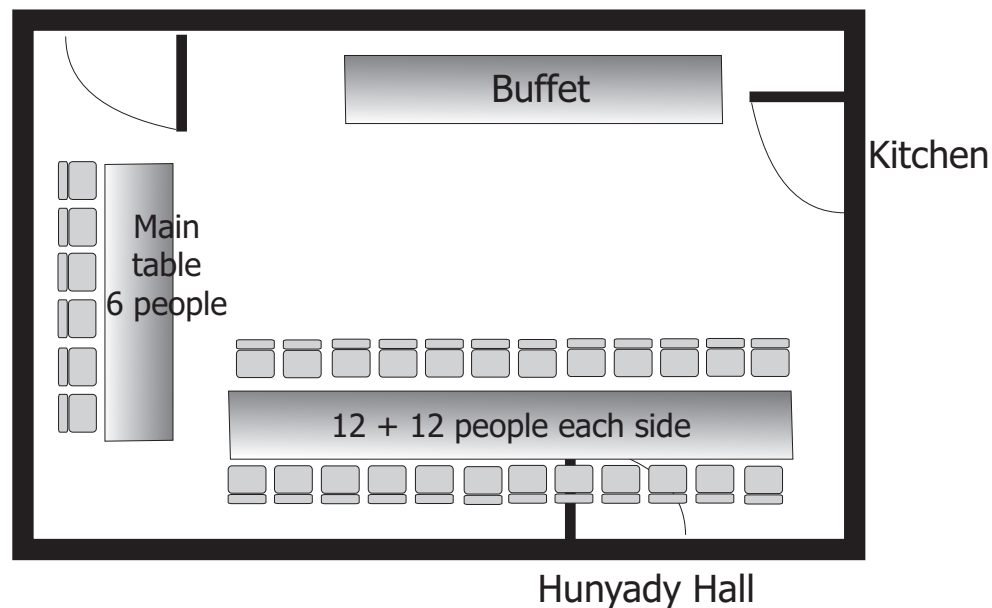

**Event:** Wedding  
**Nb. of Guests:** app. 36

# *Bojnice castle, Club room 1.*

## *Seating - Square Tables*

Club room 2.

Room size: 11 x 7 m

Scale 1:100

1 cm on picture is equal to 100 cm in reality

IMPULS - Wedding Agency, Hurbanovo námestie 38/48 - Pálfyho ulička, 972 01 Bojnice, SLOVAKIA  
gsm: 00421-911 720 750, 00421-948 720 750, impuls@impuls.sk , www.impuls.sk

# *Bojnice castle, Club room 2.*

*Dance Floor or Rest room*

Room size: 8 x 6,5 m  
Scale 1:100  
1 cm on picture is equal to 100 cm in reality

IMPULS - Wedding Agency, Hurbanovo námestie 38/48 - Pálfyho ulička, 972 01 Bojnice, SLOVAKIA  
gsm: 00421-911 720 750, 00421-948 720 750, impuls@impuls.sk , www.impuls.sk