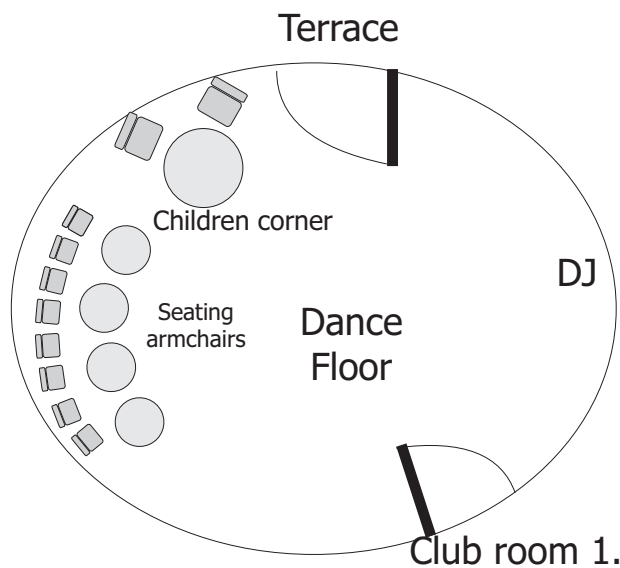

# *Bojnice castle, Club room 1.*

## *Seating - Square Tables*

Club room 2.

Room size: 11 x 7 m

Scale 1:100

1 cm on picture is equal to 100 cm in reality

IMPULS - Wedding Agency, Hurbanovo námestie 38/48 - Pálfyho ulička, 972 01 Bojnice, SLOVAKIA  
gsm: 00421-911 720 750, 00421-948 720 750, impuls@impuls.sk , www.impuls.sk

**Event:** Wedding  
**Nb. of Guests:** app. 36

# *Bojnice castle, Club room 2.*

*Dance Floor or Rest room*

Room size: 8 x 6,5 m  
Scale 1:100  
1 cm on picture is equal to 100 cm in reality

IMPULS - Wedding Agency, Hurbanovo námestie 38/48 - Pálfyho ulička, 972 01 Bojnice, SLOVAKIA  
gsm: 00421-911 720 750, 00421-948 720 750, impuls@impuls.sk , www.impuls.sk