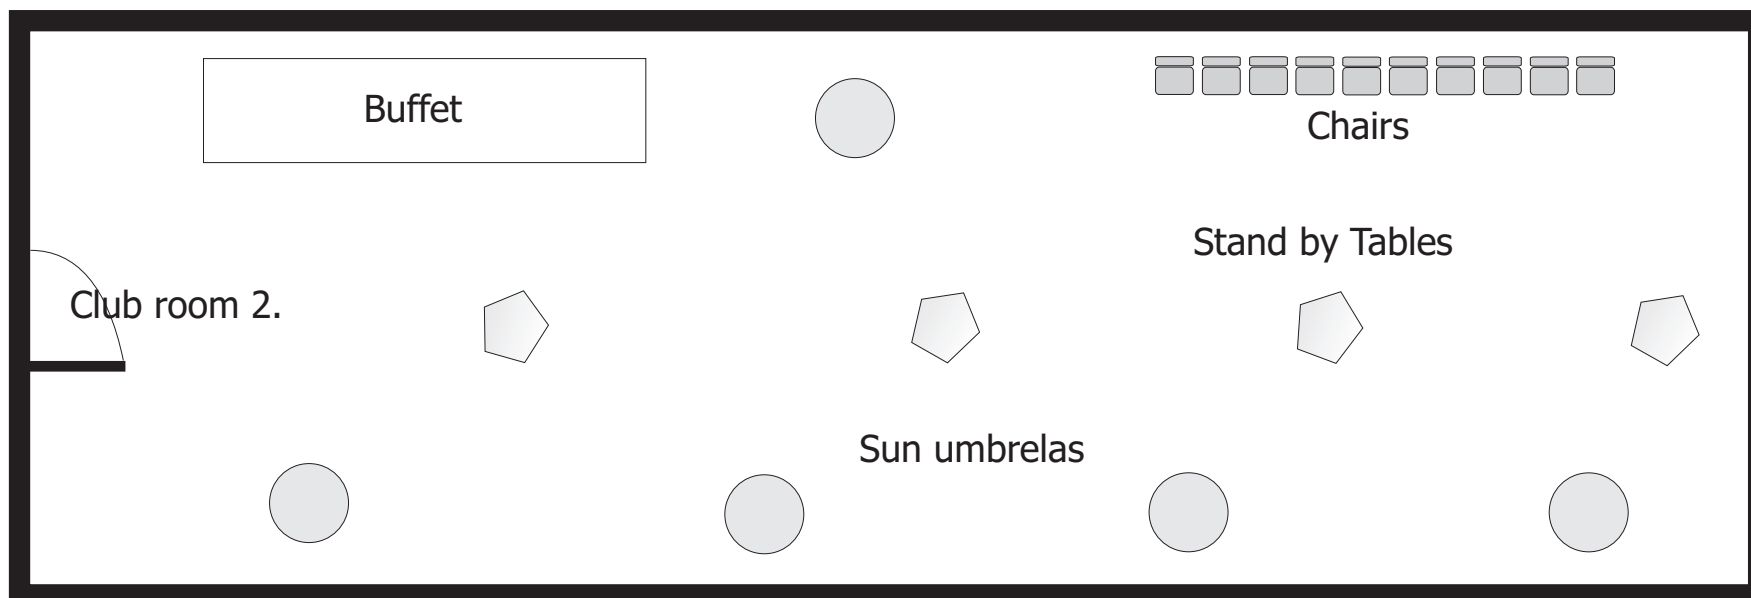

Bojnice castle, Terrace

Welcome drink

Event: Wedding
Nb. of Guests: app. 140

Terrace size: 5 x 46,8 m

Scale 1:100

1 cm on picture is equal to 100 cm in reality

IMPULS - Wedding Agency, Hurbanovo námestie 38/48 - Pálfyho ulička, 972 01 Bojnice, SLOVAKIA
gsm: 00421-911 720 750, 00421-948 720 750, impuls@impuls.sk , www.impuls.sk